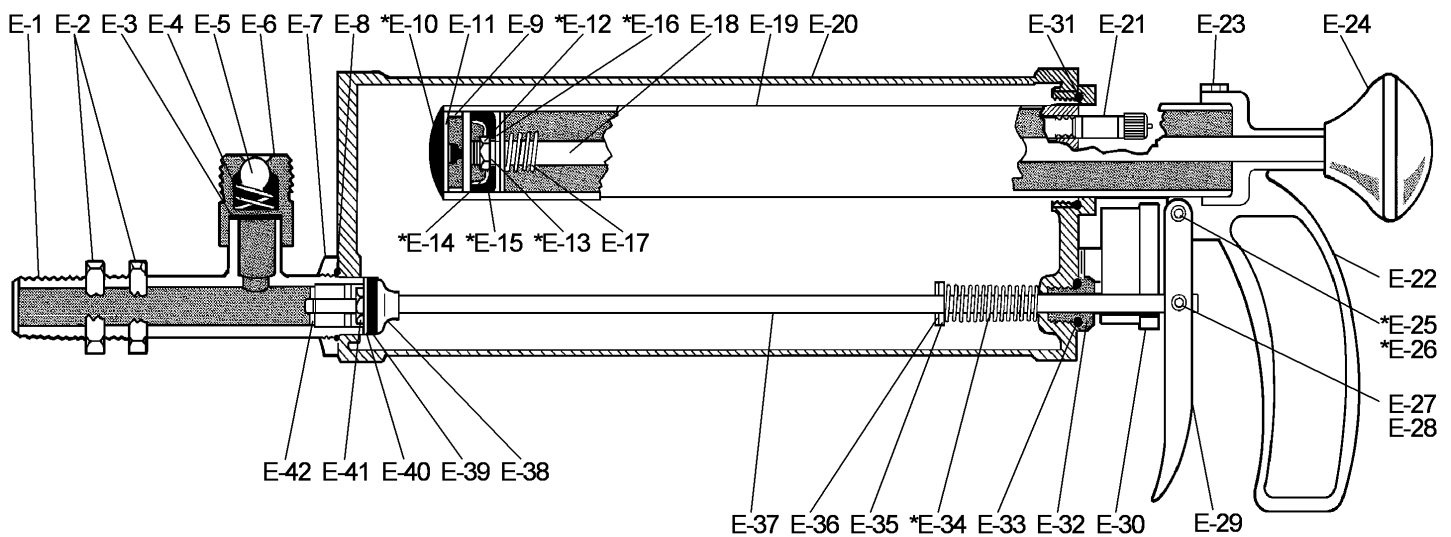

IMPORTANT: When ordering, give Serial Number of Machine.