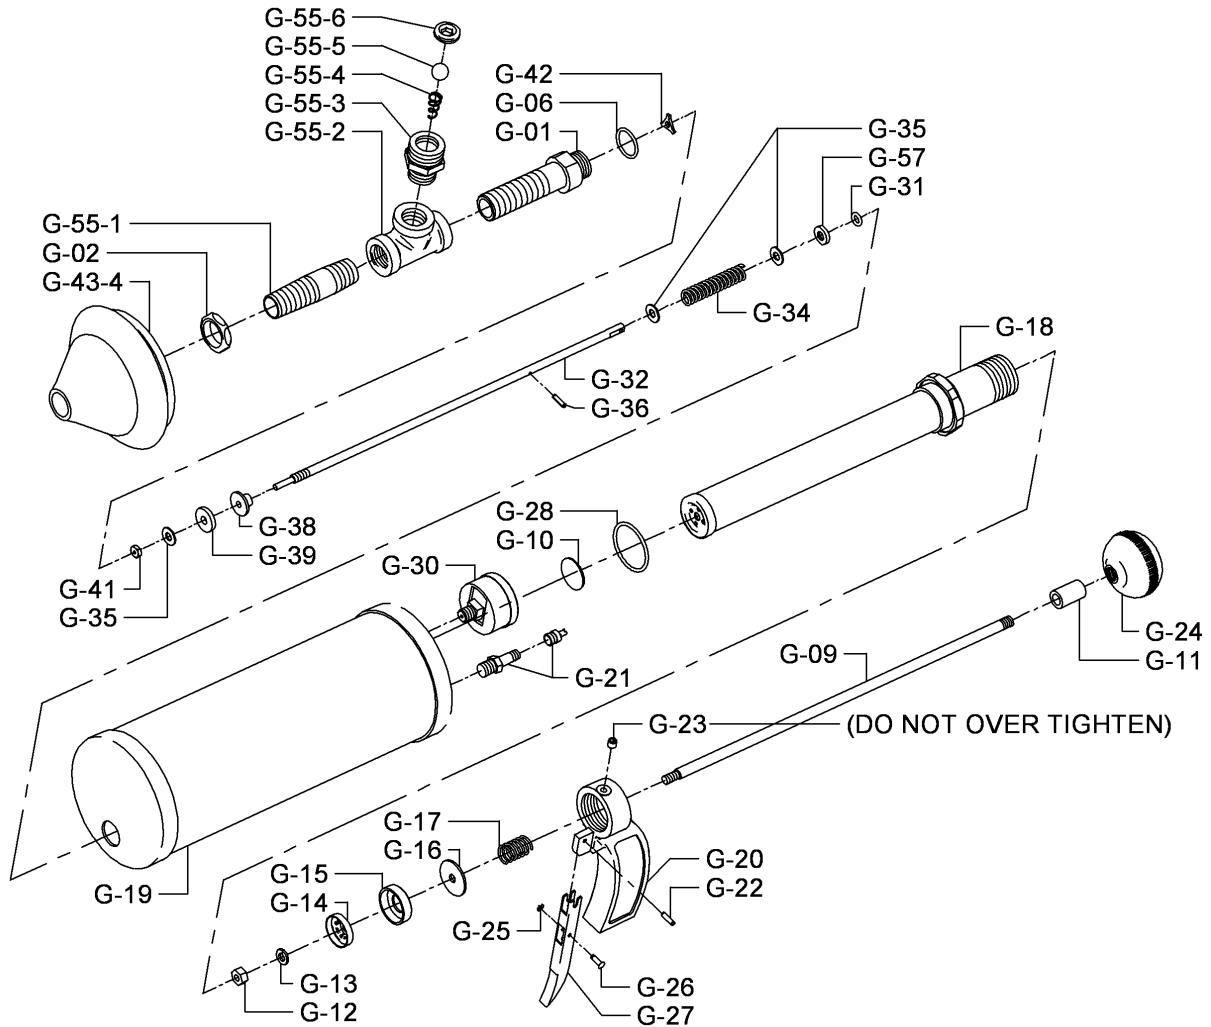

KINETIC WATER RAM-MODEL G SCHEMATIC DIAGRAM

KINETIC WATER RAM-MODEL E